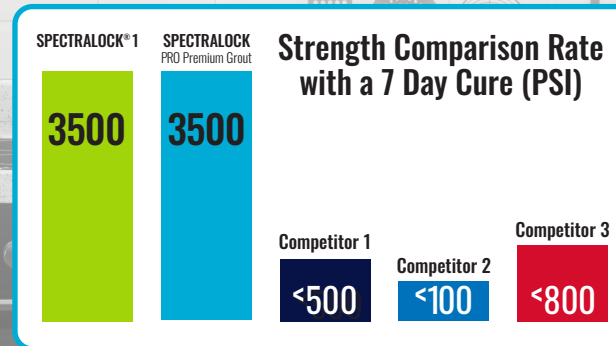

This patented, professional grade grout offers all the benefits of SPECTRALOCK® epoxy grout without the hassle of mixing. SPECTRALOCK 1 provides exceptional durability, extreme versatility, and excellent color consistency for the most demanding applications.

STRONGEST PRE-MIXED GROUT ON THE MARKET (MEETS ANSI A118.3)†

Tested and evaluated in accordance to ANSI A118.3, SPECTRALOCK® 1 outperforms traditional pre-mixed grouts. With a PSI rating 10X higher than standard pre-mixed grouts, SPECTRALOCK 1 is the strongest pre-mixed grout available — resistant to cracking and rated for extra heavy foot traffic providing you an installation that can last a lifetime.

NO MIXING REQUIRED

Provides quick and easy installations, with no stirring or mixing, and easy water clean-up. The resealable package reduces waste and overall material costs, and can be opened and reused for up to 6 months.†

NO SEALING REQUIRED

Eliminates discoloring, blotches, and shading. Microban® antimicrobial technology inhibits the growth of stain-causing mold and mildew as well.

LOCKS IN COLOR AND BLOCKS OUT STAINS

Available in all 40 LATICRETE grout colors, plus a translucent option, SPECTRALOCK 1 is extremely color consistent while offering a stainproof^ installation.

LOW VOC AND LOW ODOR

Easy and safe to use with no epoxy resins.

Versatile

From showers and pools, to interior and exterior applications, SPECTRALOCK® 1 is the most versatile pre-mixed grout on the market.

Productivity

Not only can you utilize SPECTRALOCK 1 for more installations than other pre-mixed grouts, you gain the added benefit of increasing your overall productivity.

Long Lasting Results

Backed by an industry-leading lifetime system warranty*, SPECTRALOCK 1 provides you a superior installation experience and long lasting beautiful results.

"Eliminates mixing, waste and intense cleaning procedures."

Tom – Professional Flooring Contractor

Scan for grout coverage project estimator

Scan for more information about SPECTRALOCK® 1