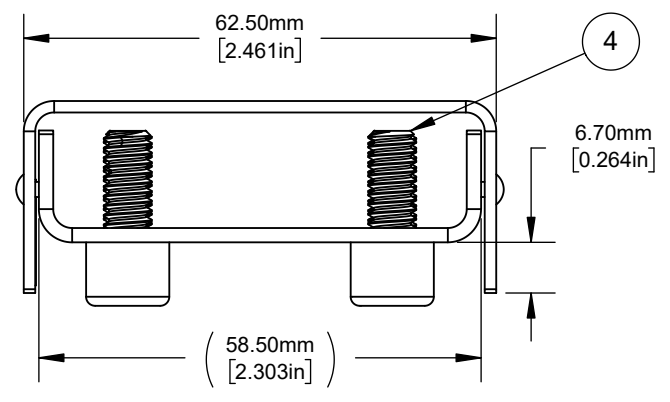

8 7 6 5 4 3 2 1

D

TABLE					
	"L1" mm [IN]	BRUSHED SS	POLISHED SS	OIL-RUBBED BRONZE	FOOT SUPPORT QTY.
24" SLOTTED GRATE	609 [23.98]	2418-0024-BS	2418-0024-PS	2418-0024-ORB	2
30" SLOTTED GRATE	762 [30.00]	2418-0030-BS	2418-0030-PS	2418-0030-ORB	3
32" SLOTTED GRATE	813 [32.01]	2418-0032-BS	2418-0032-PS	2418-0032-ORB	4
36" SLOTTED GRATE	914 [35.98]	2418-0036-BS	2418-0036-PS	2418-0036-ORB	4
42" SLOTTED GRATE	1066 [41.97]	2418-0042-BS	2418-0042-PS	2418-0042-ORB	5
48" SLOTTED GRATE	1220 [48.03]	2418-0048-BS	2418-0048-PS	2418-0048-ORB	6
54" SLOTTED GRATE	1372 [54.02]	2418-0054-BS	2418-0054-PS	2418-0054-ORB	7
60" SLOTTED GRATE	1524 [60.00]	2418-0060-BS	2418-0060-PS	2418-0060-ORB	8

C

ITEM NO.	STOCK CODE #	DESCRIPTION
2	LAT153	LATICRETE SLOTTED GRATE FOOT SUPPORT
4	LAT100	LATICRETE LEVELING FOOT SCREW 1/4"-20 x 5/8

B

A

1. MAKE FROM: 16 GAUGE, Stainless Steel, AISI 304L
 2. FINISH: SEE TABLE