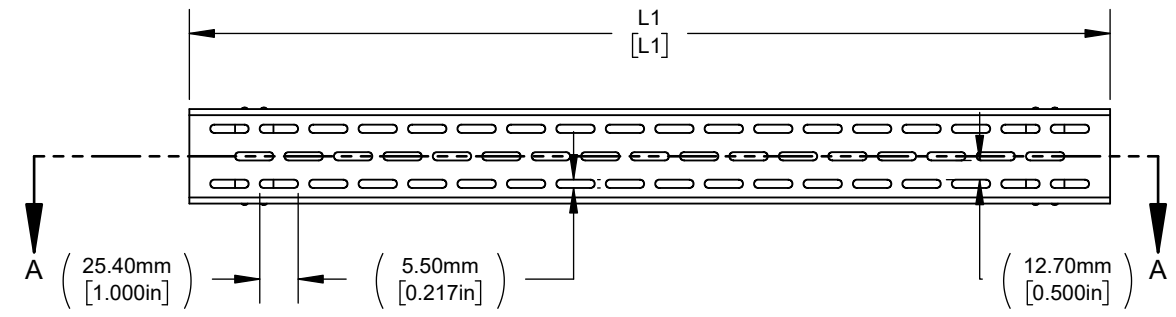

8 7 6 5 4 3 2 1

D

TABLE					
	"L1" mm [IN]	BRUSHED SS	POLISHED SS	OIL-RUBBED BRONZE	FOOT SUPPORT QTY.
24" SLOTTED GRATE	609 [23.98]	2418-0024-BS	2418-0024-PS	2418-0024-ORB	2
30" SLOTTED GRATE	762 [30.00]	2418-0030-BS	2418-0030-PS	2418-0030-ORB	3
32" SLOTTED GRATE	813 [32.01]	2418-0032-BS	2418-0032-PS	2418-0032-ORB	4
36" SLOTTED GRATE	914 [35.98]	2418-0036-BS	2418-0036-PS	2418-0036-ORB	4
42" SLOTTED GRATE	1066 [41.97]	2418-0042-BS	2418-0042-PS	2418-0042-ORB	5
48" SLOTTED GRATE	1220 [48.03]	2418-0048-BS	2418-0048-PS	2418-0048-ORB	6
54" SLOTTED GRATE	1372 [54.02]	2418-0054-BS	2418-0054-PS	2418-0054-ORB	7
60" SLOTTED GRATE	1524 [60.00]	2418-0060-BS	2418-0060-PS	2418-0060-ORB	8

C

ITEM NO.	STOCK CODE #	DESCRIPTION
2	LAT153	LATICRETE SLOTTED GRATE FOOT SUPPORT
4	LAT100	LATICRETE LEVELING FOOT SCREW 1/4"-20 x 5/8

B

A

1. MAKE FROM: 16 GAUGE, Stainless Steel, AISI 304L
 2. FINISH: SEE TABLE