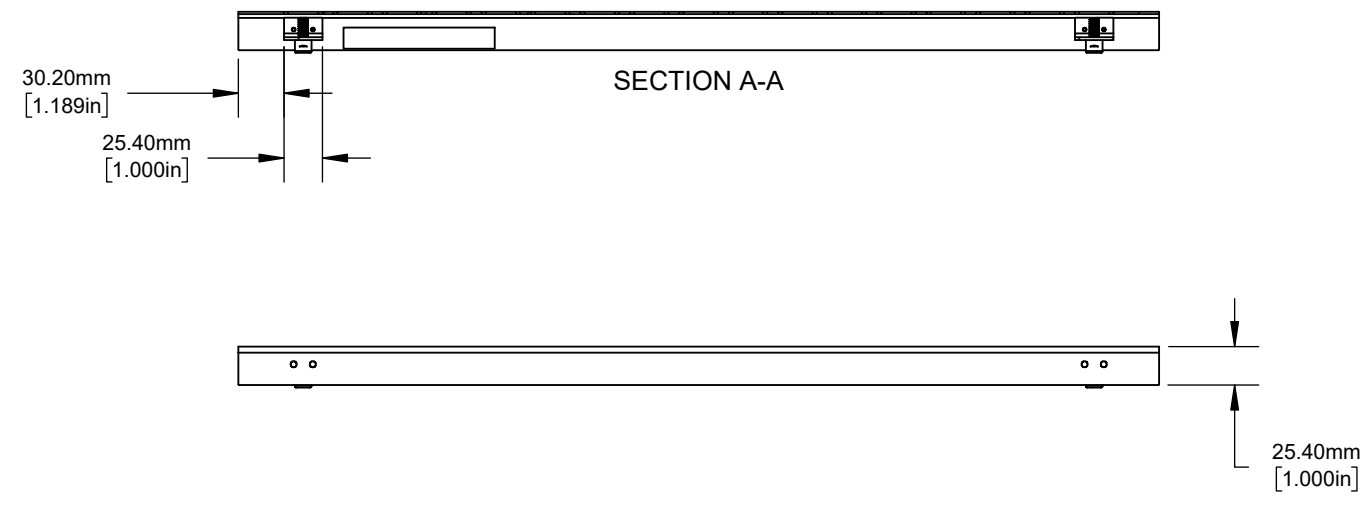

8 7 6 5 4 3 2 1

D

TABLE					
	"L1" mm [IN]	BRUSHED SS	POLISHED SS	OIL-RUBBED BRONZE	FOOT SUPPORT QTY.
24" SLOTTED GRATE	609 [23.98]	2418-0024-BS	2418-0024-PS	2418-0024-ORB	2
30" SLOTTED GRATE	762 [30.00]	2418-0030-BS	2418-0030-PS	2418-0030-ORB	3
32" SLOTTED GRATE	813 [32.01]	2418-0032-BS	2418-0032-PS	2418-0032-ORB	4
36" SLOTTED GRATE	914 [35.98]	2418-0036-BS	2418-0036-PS	2418-0036-ORB	4
42" SLOTTED GRATE	1066 [41.97]	2418-0042-BS	2418-0042-PS	2418-0042-ORB	5
48" SLOTTED GRATE	1220 [48.03]	2418-0048-BS	2418-0048-PS	2418-0048-ORB	6
54" SLOTTED GRATE	1372 [54.02]	2418-0054-BS	2418-0054-PS	2418-0054-ORB	7
60" SLOTTED GRATE	1524 [60.00]	2418-0060-BS	2418-0060-PS	2418-0060-ORB	8

C

ITEM NO.	STOCK CODE #	DESCRIPTION
2	LAT153	LATICRETE SLOTTED GRATE FOOT SUPPORT
4	LAT100	LATICRETE LEVELING FOOT SCREW 1/4"-20 x 5/8

B

A

1. MAKE FROM: 16 GAUGE, Stainless Steel, AISI 304L
 2. FINISH: SEE TABLE