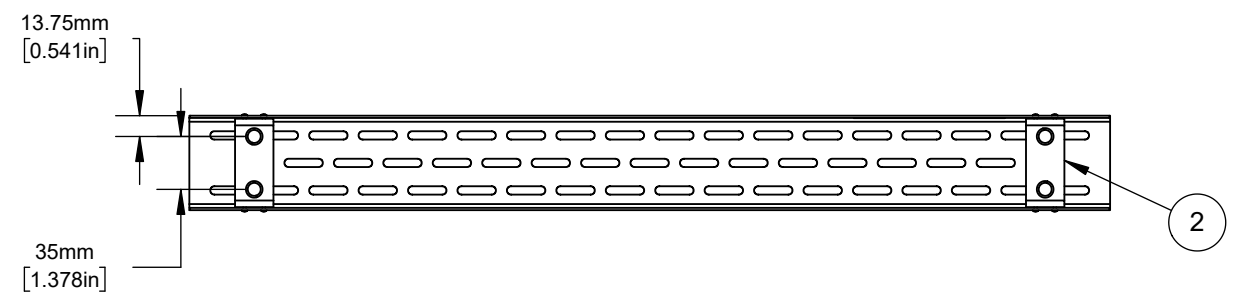

8 7 6 5 4 3 2 1

D

TABLE					
	"L1" mm [IN]	BRUSHED SS	POLISHED SS	OIL-RUBBED BRONZE	FOOT SUPPORT QTY.
24" SLOTTED GRATE	609 [23.98]	2418-0024-BS	2418-0024-PS	2418-0024-ORB	2
30" SLOTTED GRATE	762 [30.00]	2418-0030-BS	2418-0030-PS	2418-0030-ORB	3
32" SLOTTED GRATE	813 [32.01]	2418-0032-BS	2418-0032-PS	2418-0032-ORB	4
36" SLOTTED GRATE	914 [35.98]	2418-0036-BS	2418-0036-PS	2418-0036-ORB	4
42" SLOTTED GRATE	1066 [41.97]	2418-0042-BS	2418-0042-PS	2418-0042-ORB	5
48" SLOTTED GRATE	1220 [48.03]	2418-0048-BS	2418-0048-PS	2418-0048-ORB	6
54" SLOTTED GRATE	1372 [54.02]	2418-0054-BS	2418-0054-PS	2418-0054-ORB	7
60" SLOTTED GRATE	1524 [60.00]	2418-0060-BS	2418-0060-PS	2418-0060-ORB	8

C

ITEM NO.	STOCK CODE #	DESCRIPTION
2	LAT153	LATICRETE SLOTTED GRATE FOOT SUPPORT
4	LAT100	LATICRETE LEVELING FOOT SCREW 1/4"-20 x 5/8

B

A

1. MAKE FROM: 16 GAUGE, Stainless Steel, AISI 304L
 2. FINISH: SEE TABLE