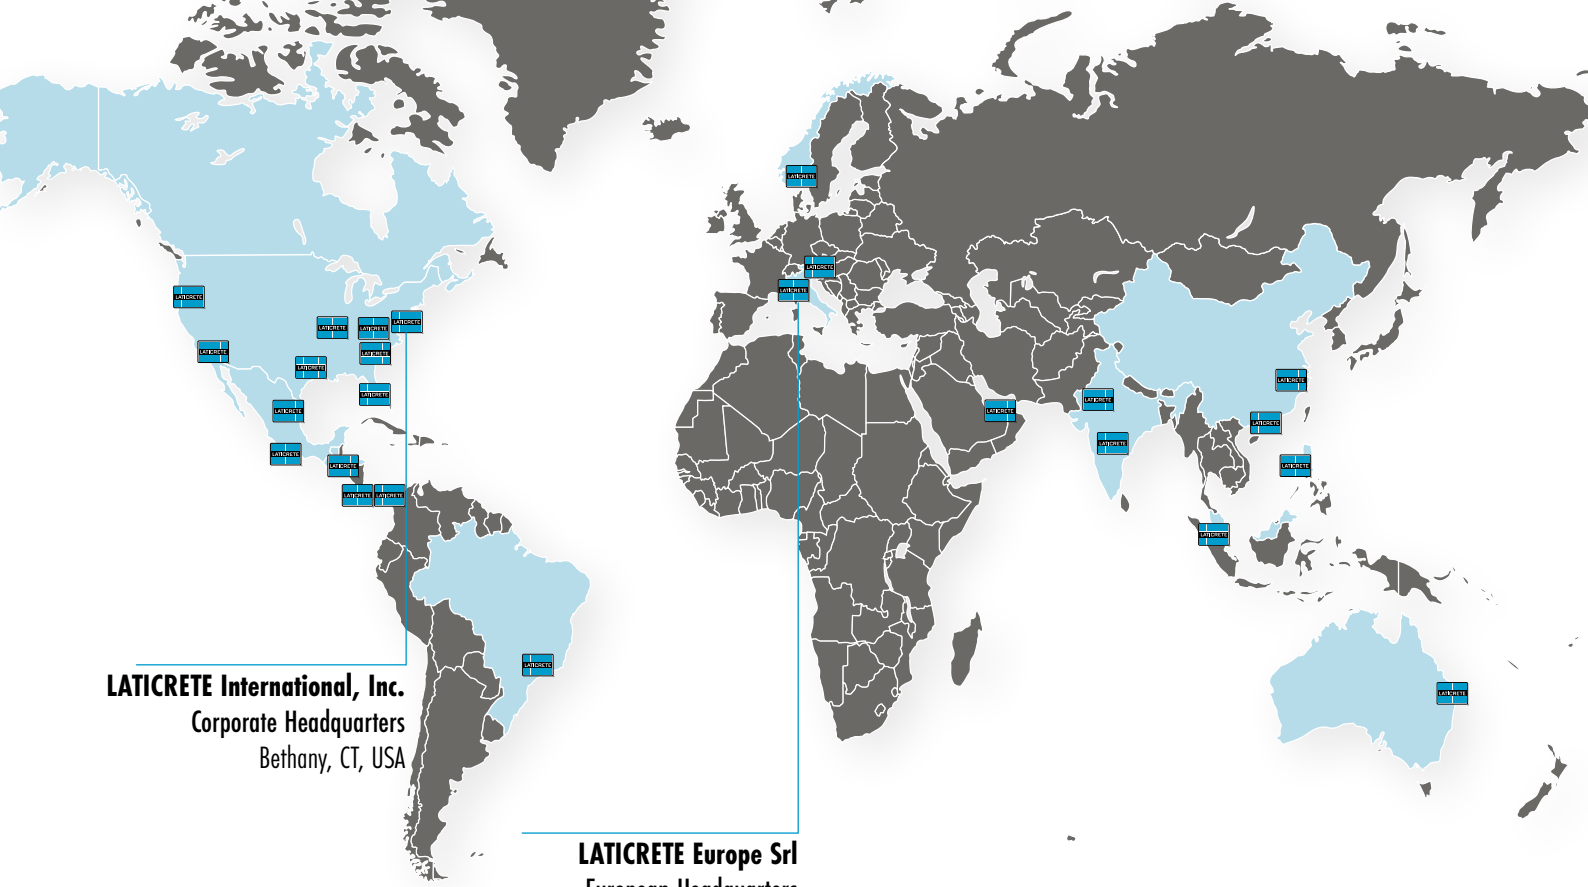

Grouts & Sealants for Tile & Stone

Jade Mountain
St. Lucia

Sonia King's Nebula Chroma Mosaic
Texas, USA

Hotel Clark Budapest
Hungary

Snap for more information.

Globally Proven Construction Solutions

LATICRETE International, Inc.
Corporate Headquarters
Bethany, CT, USA

LATICRETE Europe Srl
European Headquarters
Castelnuovo Rangone, MO, Italy

100
COUNTRIES

3
GENERATIONS

1
MISSION

OUR PURPOSE IS TO IMPROVE THE BUILT WORLD AND THE LIVES OF THOSE WHO BUILD IT.

Over 60 years of global experience.