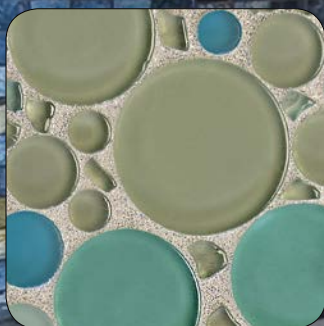

Dazzle Your Grout!

Aporte brillo a su mortero para juntas!

Globally Proven Construction Solutions
Soluciones constructivas comprobadas mundialment