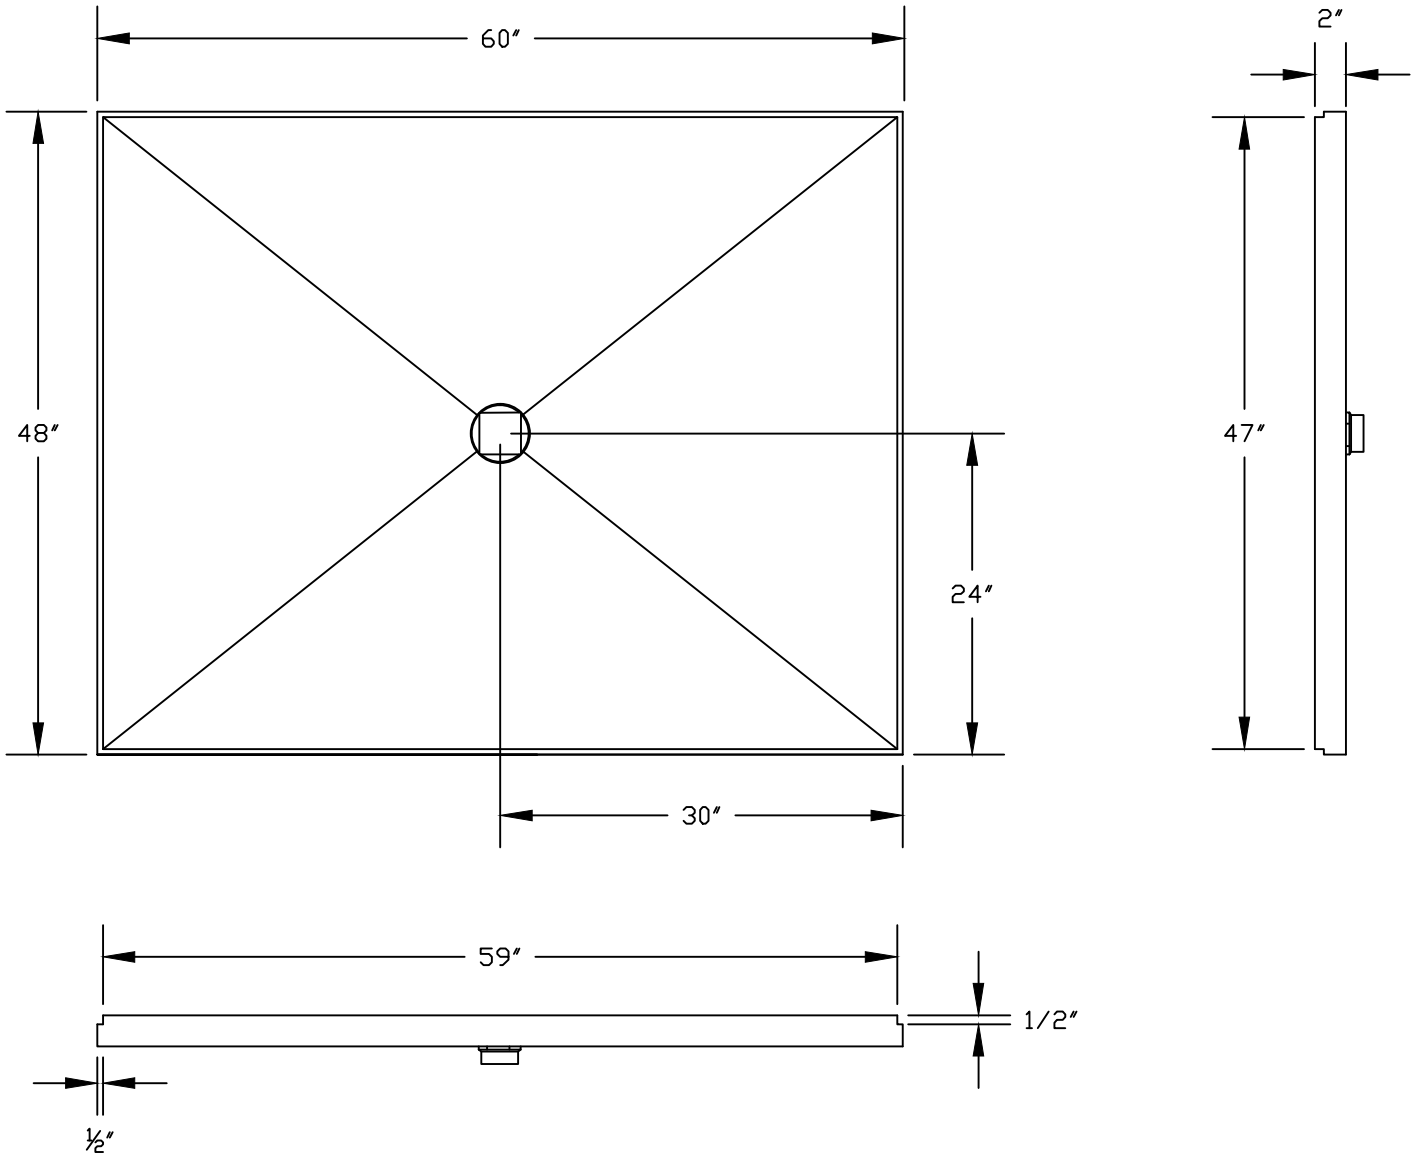

HYDRO BAN® Pre-Sloped Shower Pan Dimensions 48" x 60"

Revision Date: 2/15 Scale: N.T.S.

(C)2015 LATICRETE INTERNATIONAL, INC. ALL RIGHTS RESERVED. THE RIGHT TO UTILIZE LATICRETE DETAILS FOR COMMERCIAL PURPOSES IS GRANTED EXCLUSIVELY TO CONTRACTORS, ARCHITECTS, QUANTITY SURVEYORS, ENGINEERS, AND SPECIFICATIONS WRITERS. ALL TRADEMARKS SHOWN ARE THE INTELLECTUAL PROPERTIES OF THEIR RESPECTIVE OWNERS.