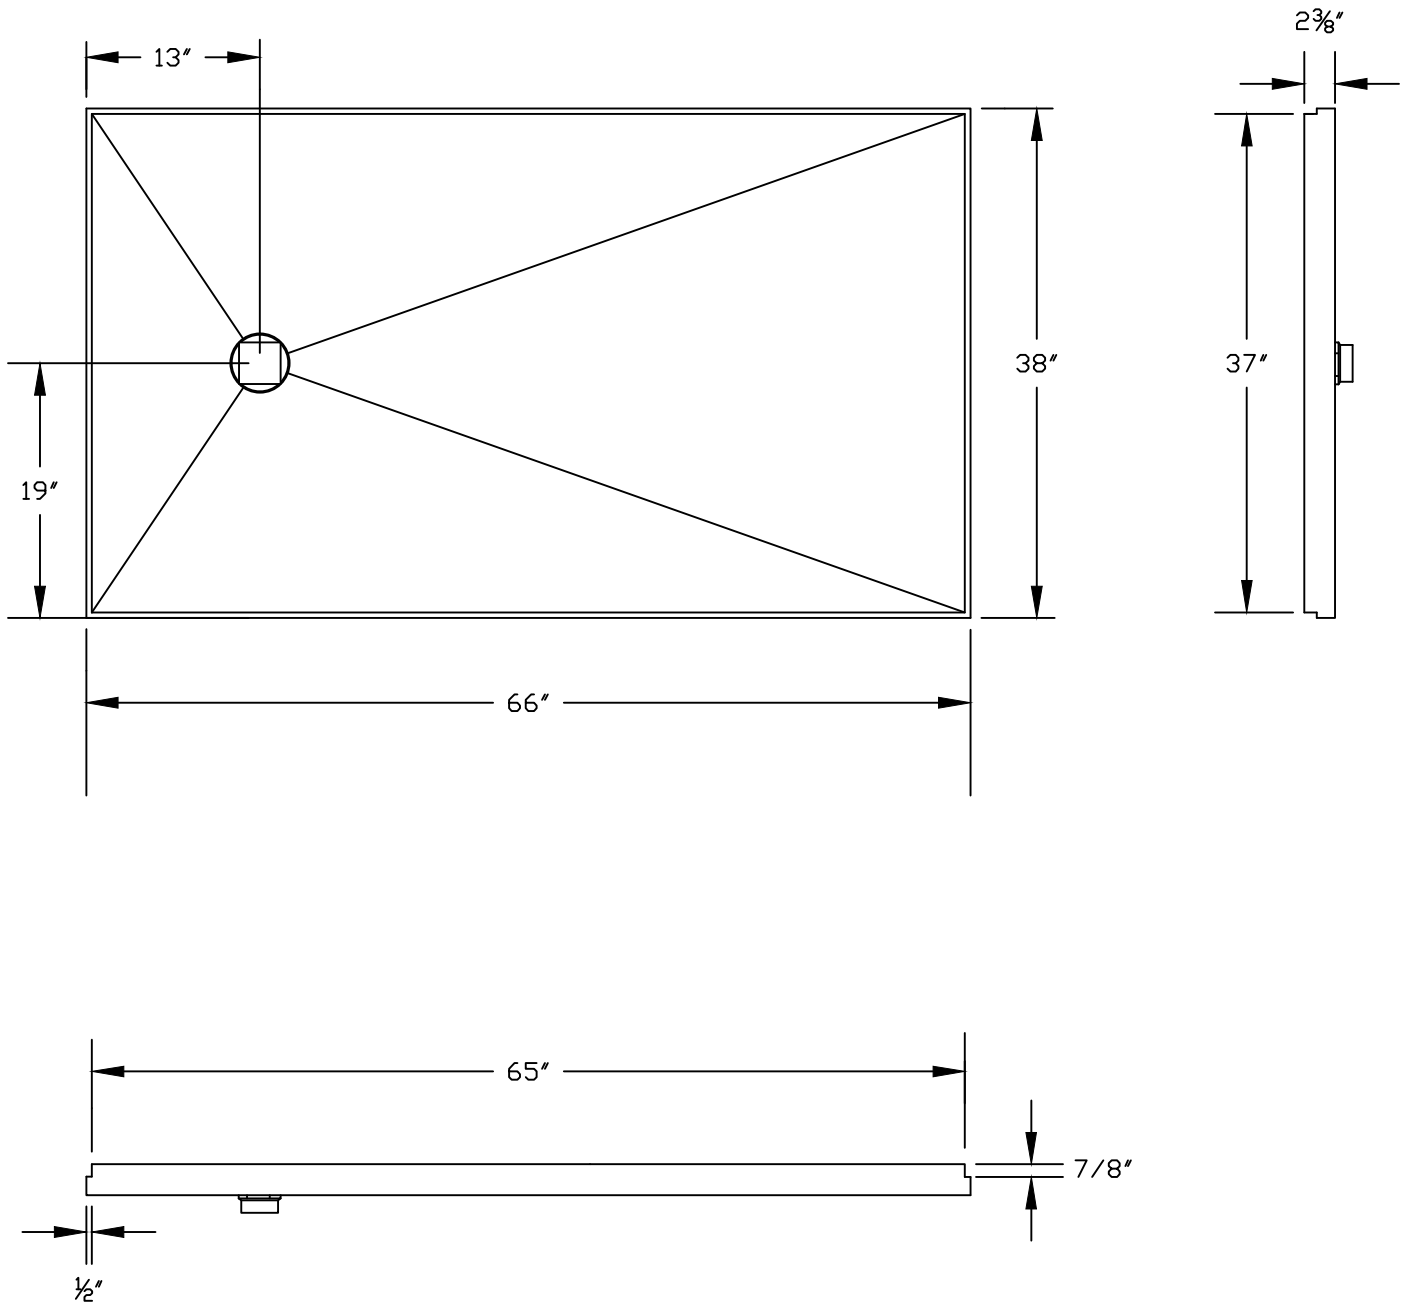

HYDRO BAN® Pre-Sloped Shower Pan Dimensions 38" x 66"

AS A PROFESSIONAL COURTESY, LATICRETE OFFERS TECHNICAL SERVICES FREE OF CHARGE. THE USER MAINTAINS ALL RESPONSIBILITY FOR VERIFYING THE APPLICABILITY AND SUITABILITY OF THE TECHNICAL SERVICE OR INFORMATION PROVIDED.