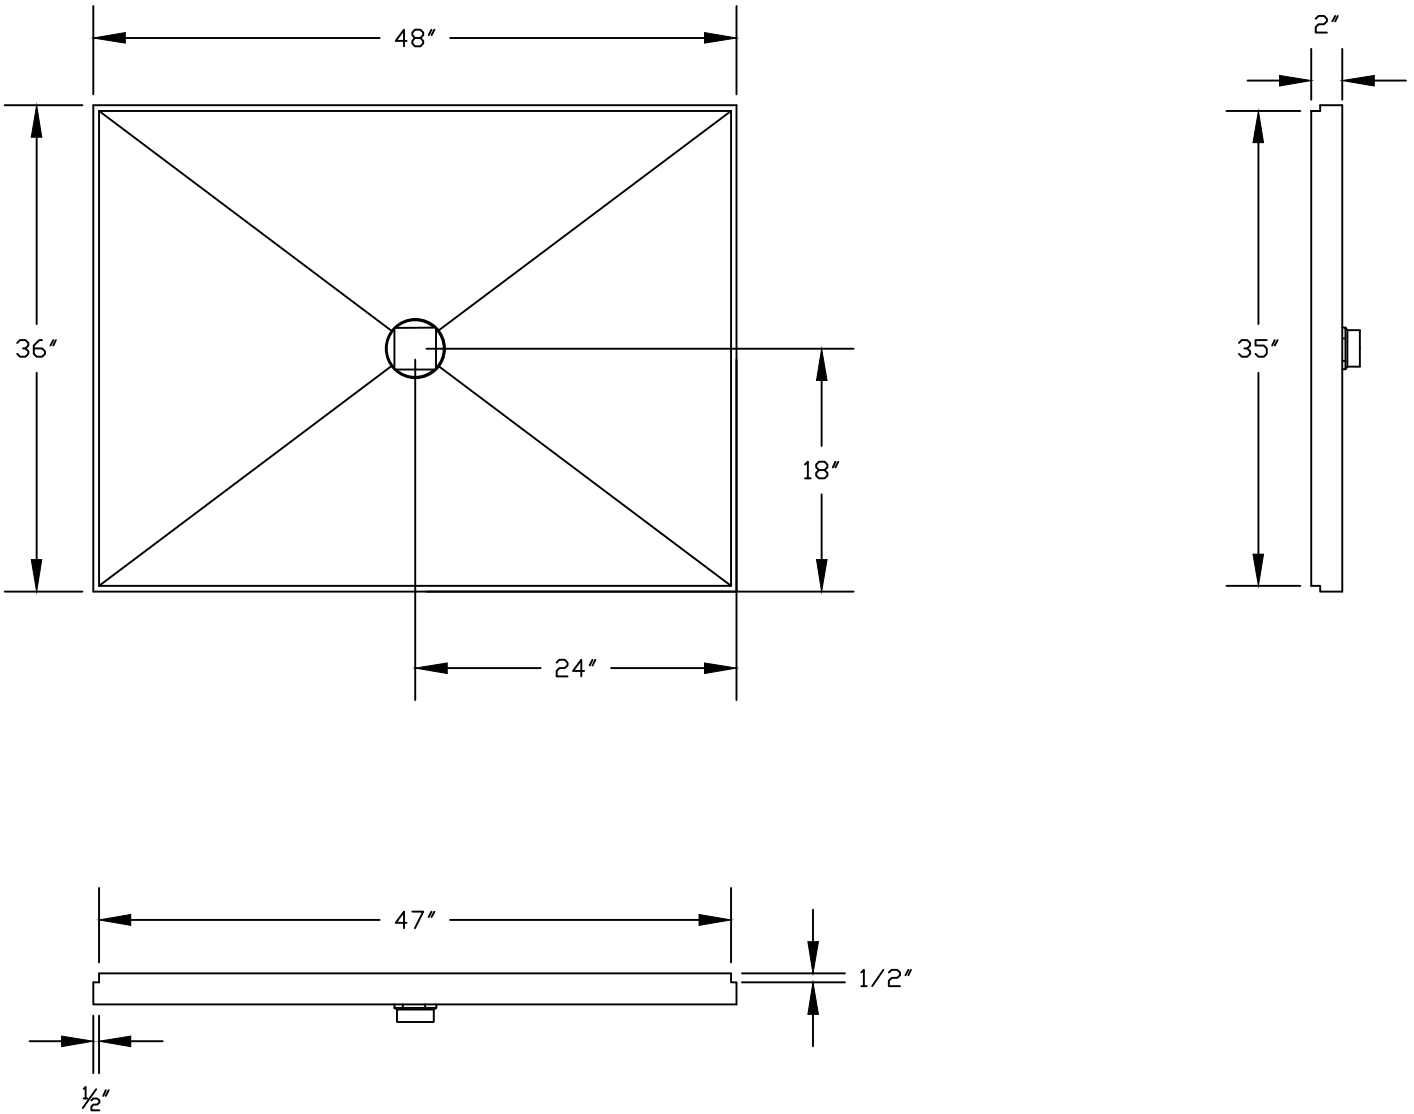

HYDRO BAN® Pre-Sloped Shower Pan Dimensions 36" x 48"

AS A PROFESSIONAL COURTESY, LATICRETE OFFERS TECHNICAL SERVICES FREE OF CHARGE. THE USER MAINTAINS ALL RESPONSIBILITY FOR VERIFYING THE APPLICABILITY AND SUITABILITY OF THE TECHNICAL SERVICE OR INFORMATION PROVIDED.