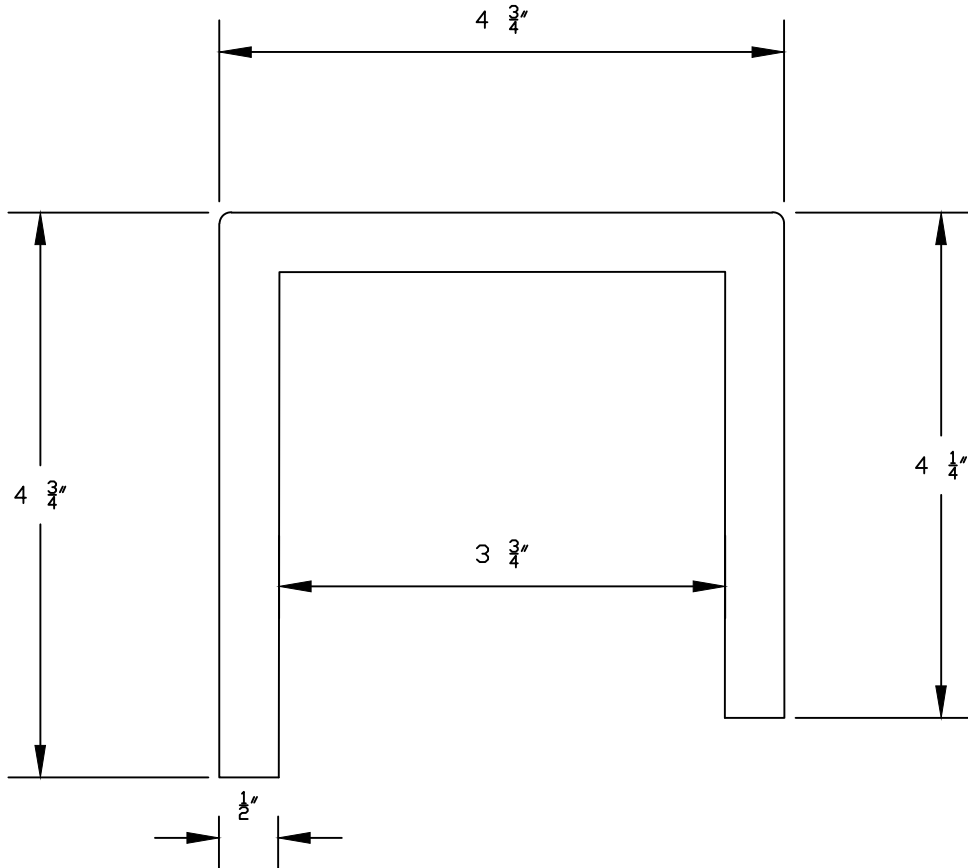

HYDRO BAN® Preformed Curb Overlay Dimensions

NOTE: LATICRETE HYDRO BAN Preformed Curb Overlay is available in 4' and 8' lengths and can be cut to fit the curb length.

Revision Date: 5/16 Scale: N.T.S.

(C)2016 LATICRETE INTERNATIONAL, INC. ALL RIGHTS RESERVED. THE RIGHT TO UTILIZE LATICRETE DETAILS FOR COMMERCIAL PURPOSES IS GRANTED EXCLUSIVELY TO CONTRACTORS, ARCHITECTS, QUANTITY SURVEYORS, ENGINEERS, AND SPECIFICATIONS WRITERS. ALL TRADEMARKS SHOWN ARE THE INTELLECTUAL PROPERTIES OF THEIR RESPECTIVE OWNERS.