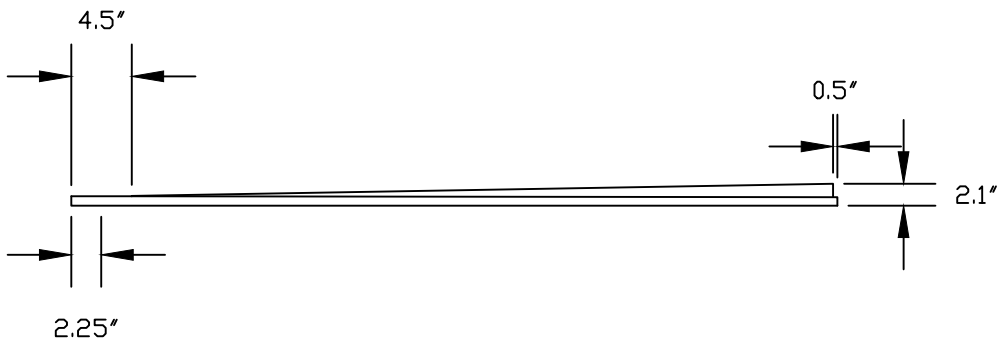

HYDRO BAN® Linear Pre-Sloped Shower Pan Dimensions 44" x 66"

Revision Date: 4/15 Scale: N.T.S.

(C)2015 LATICRETE INTERNATIONAL, INC. ALL RIGHTS RESERVED. THE RIGHT TO UTILIZE LATICRETE DETAILS FOR COMMERCIAL PURPOSES IS GRANTED EXCLUSIVELY TO CONTRACTORS, ARCHITECTS, QUANTITY SURVEYORS, ENGINEERS, AND SPECIFICATIONS WRITERS. ALL TRADEMARKS SHOWN ARE THE INTELLECTUAL PROPERTIES OF THEIR RESPECTIVE OWNERS.