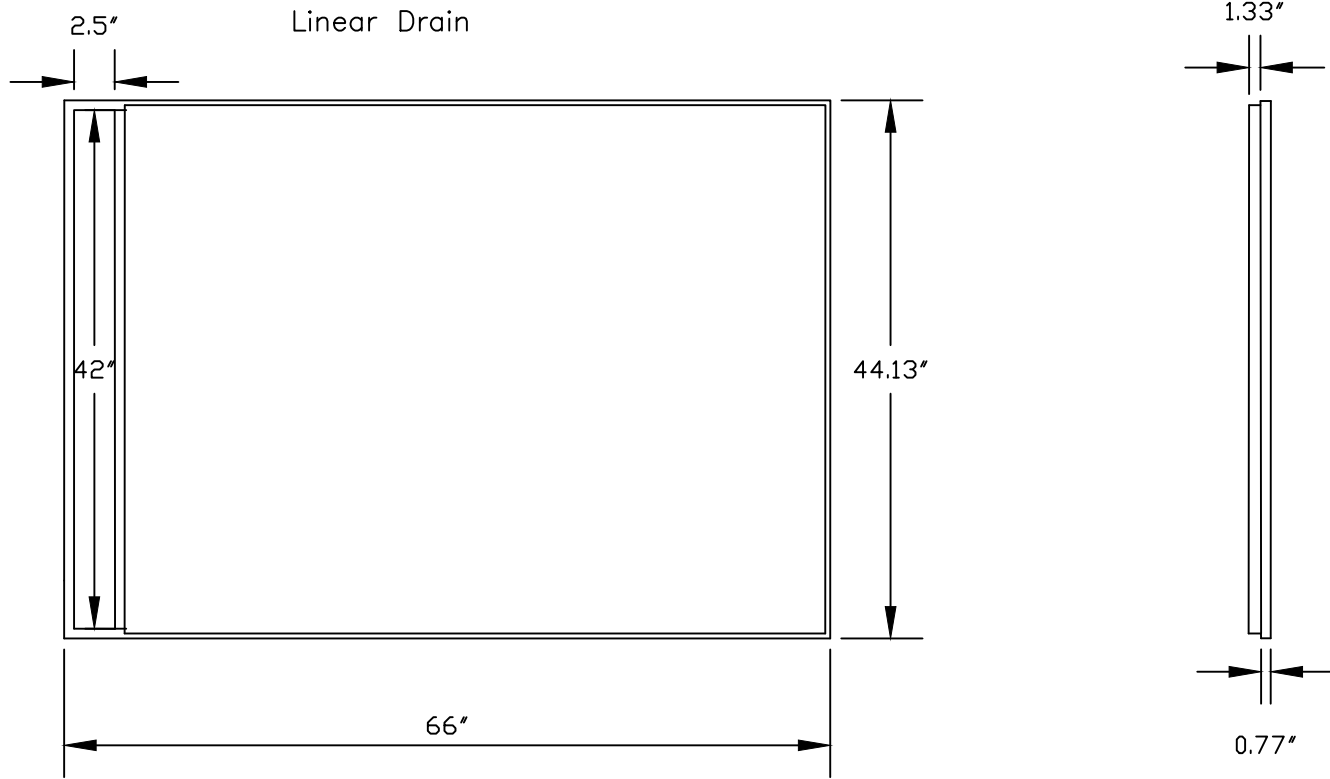

HYDRO BAN® Linear Pre-Sloped Shower Pan Dimensions 44" x 66"

Revision Date: 4/15 Scale: N.T.S.

(C)2015 LATICRETE INTERNATIONAL, INC. ALL RIGHTS RESERVED. THE RIGHT TO UTILIZE LATICRETE DETAILS FOR COMMERCIAL PURPOSES IS GRANTED EXCLUSIVELY TO CONTRACTORS, ARCHITECTS, QUANTITY SURVEYORS, ENGINEERS, AND SPECIFICATIONS WRITERS. ALL TRADEMARKS SHOWN ARE THE INTELLECTUAL PROPERTIES OF THEIR RESPECTIVE OWNERS.