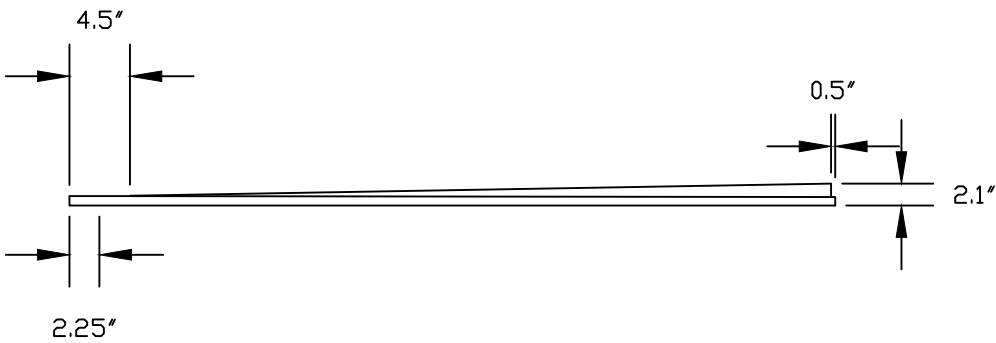

HYDRO BAN® Linear Pre-Sloped Shower Pan Dimensions 38" x 66"

AS A PROFESSIONAL COURTESY, LATICRETE OFFERS TECHNICAL SERVICES FREE OF CHARGE. THE USER MAINTAINS ALL RESPONSIBILITY FOR VERIFYING THE APPLICABILITY AND SUITABILITY OF THE TECHNICAL SERVICE OR INFORMATION PROVIDED.