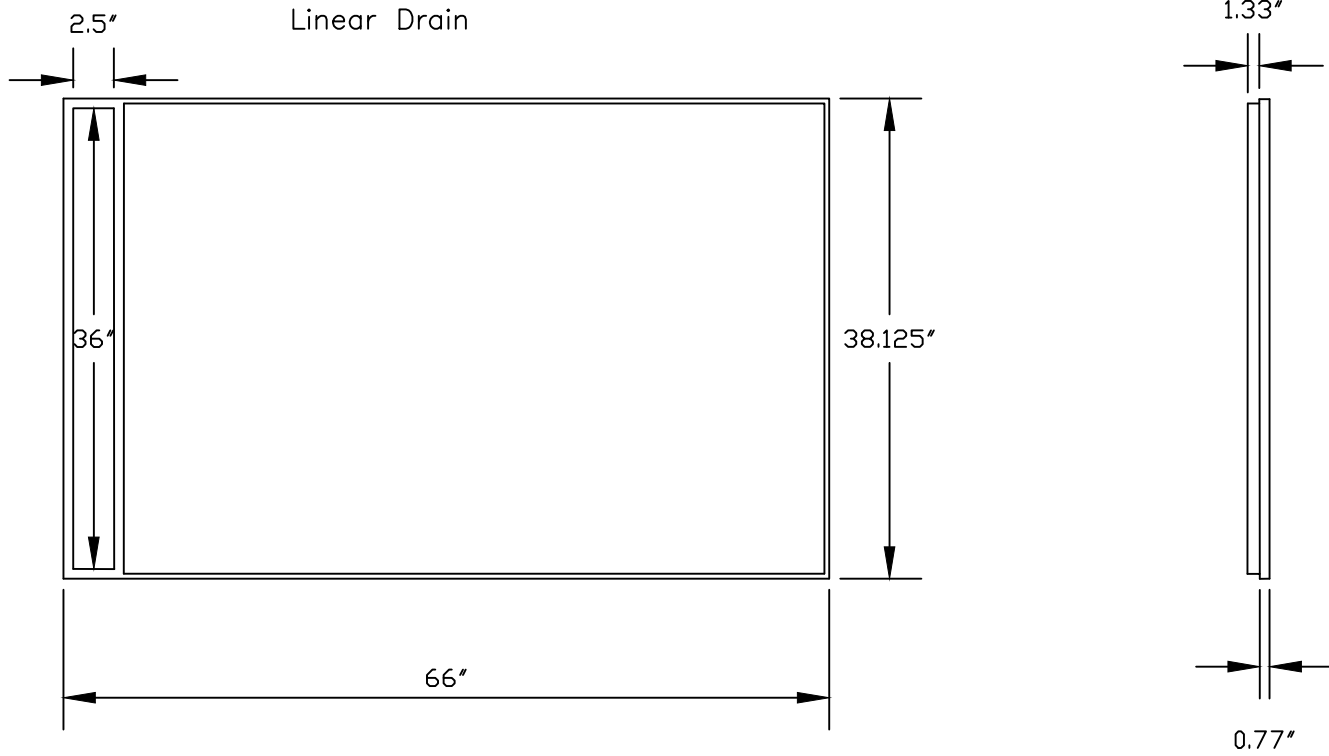

HYDRO BAN® Linear Pre-Sloped Shower Pan Dimensions 38" x 66"

AS A PROFESSIONAL COURTESY, LATICRETE OFFERS TECHNICAL SERVICES FREE OF CHARGE. THE USER MAINTAINS ALL RESPONSIBILITY FOR VERIFYING THE APPLICABILITY AND SUITABILITY OF THE TECHNICAL SERVICE OR INFORMATION PROVIDED.