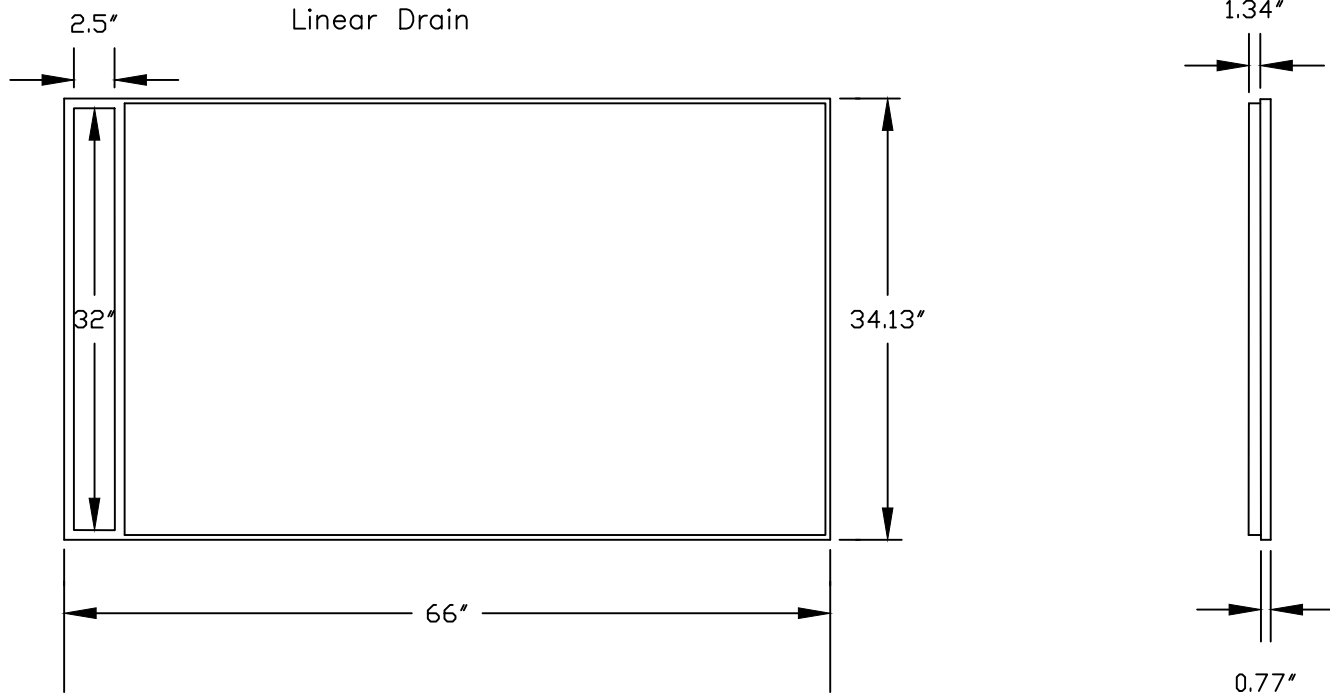

# HYDRO BAN® Linear Pre-Sloped Shower Pan Dimensions 34" x 66"

AS A PROFESSIONAL COURTESY, LATICRETE OFFERS TECHNICAL SERVICES FREE OF CHARGE. THE USER MAINTAINS ALL RESPONSIBILITY FOR VERIFYING THE APPLICABILITY AND SUITABILITY OF THE TECHNICAL SERVICE OR INFORMATION PROVIDED.