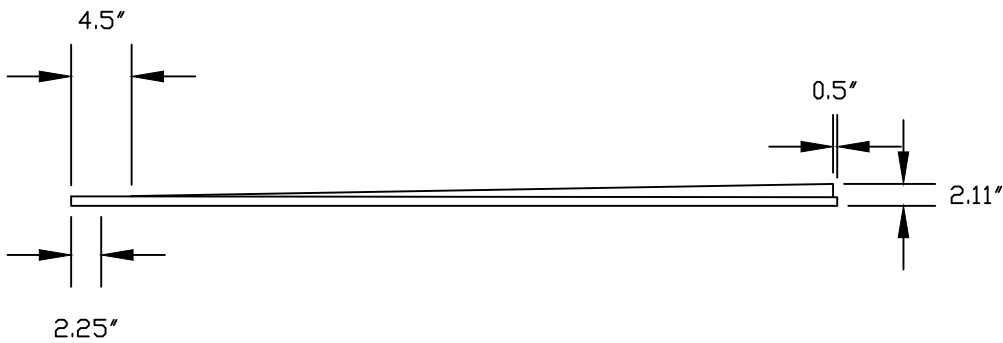

# HYDRO BAN® Linear Pre-Sloped Shower Pan Dimensions 34" x 66"

AS A PROFESSIONAL COURTESY, LATICRETE OFFERS TECHNICAL SERVICES FREE OF CHARGE. THE USER MAINTAINS ALL RESPONSIBILITY FOR VERIFYING THE APPLICABILITY AND SUITABILITY OF THE TECHNICAL SERVICE OR INFORMATION PROVIDED.